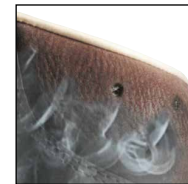

NATURE ONE GTX

Art. No. 206315

CE EN ISO 20347:2012 O2 HRO HI CI WR FO SRC

Color: brown-olive, Nubuk leather, 2.6 – 2.8 mm, waterproof and highly breathable with GORE-TEX® Performance, leg height 19 cm, sole 016

Available sizes UK 6 – 12, Extra large sizes 13/14/15

206315

HAIX® Vario Wide Fit System

HAIX® Climate System

Clamp hook for laces

Upper Material

Nubuk leather, hydrophobic, breathable (5.0 mg/cm²/h), 2.6 – 2.8 mm thick

Inner Lining

GORE-TEX® Performance; waterproof and breathable. Highly abrasion-resistant lining with fleece midlayer. Optimized climate comfort for all year seasons and excessive use. Increased chemical protection.